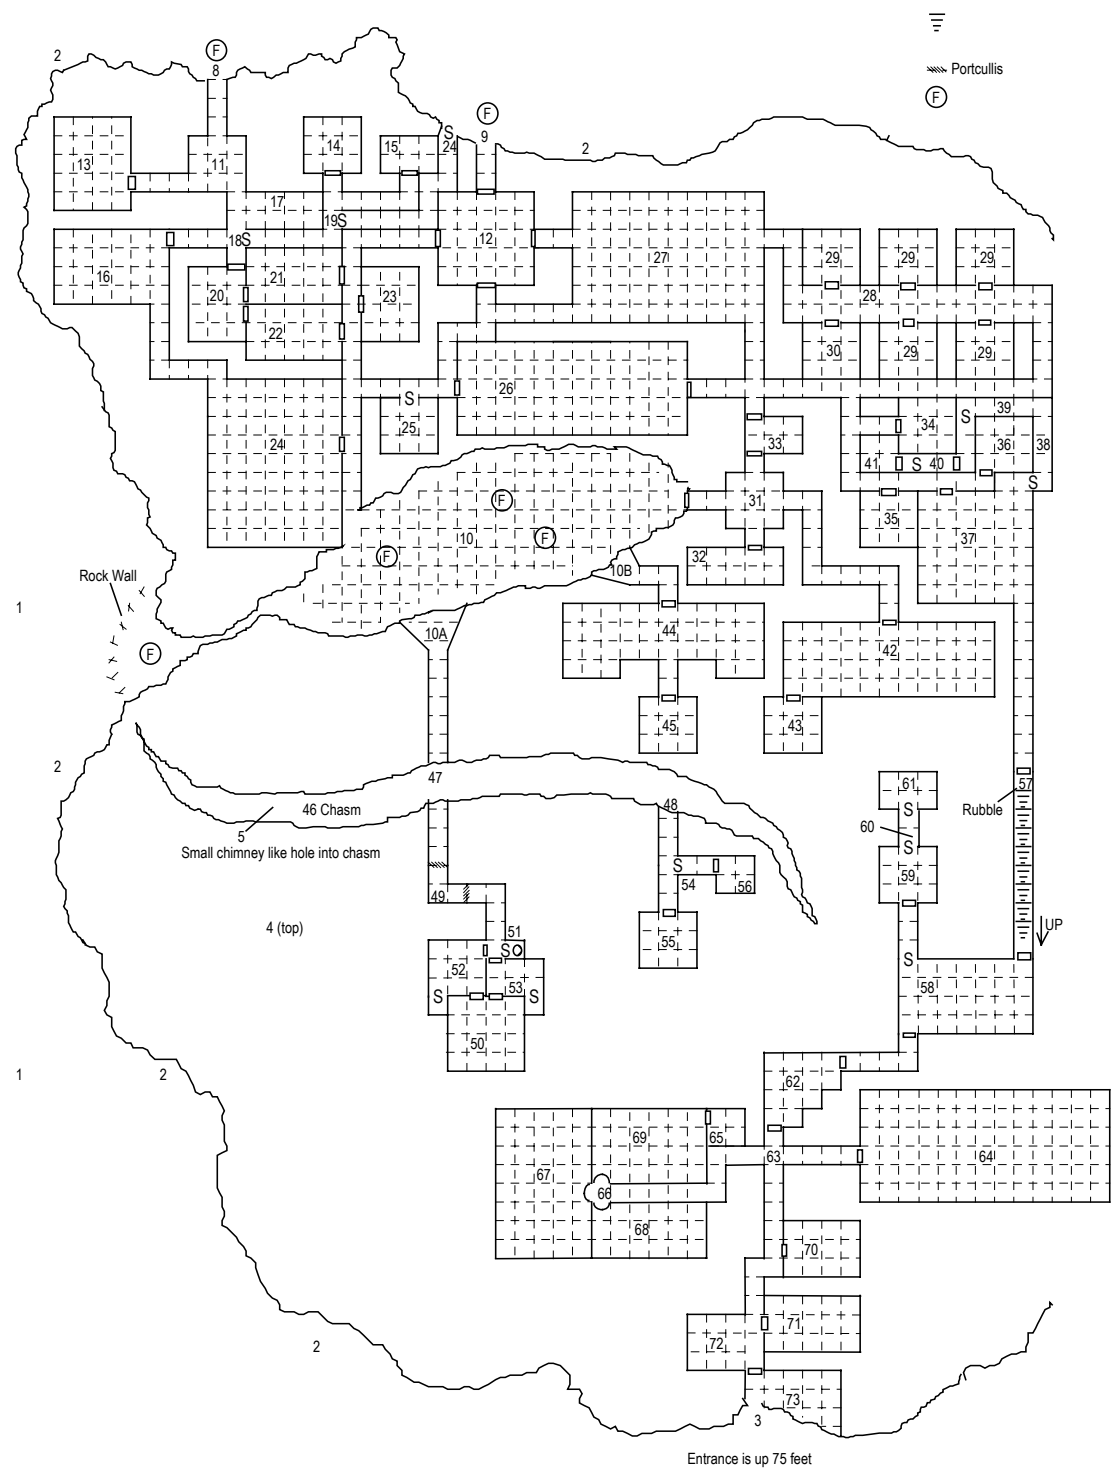

Legend Weaver: The Making of Heroes, The Rock Adventure Maps

1

1

1

1

Entrance is up 75 feet

1

1

Legend Weaver: The Making of Heroes, The Rock Adventure Maps