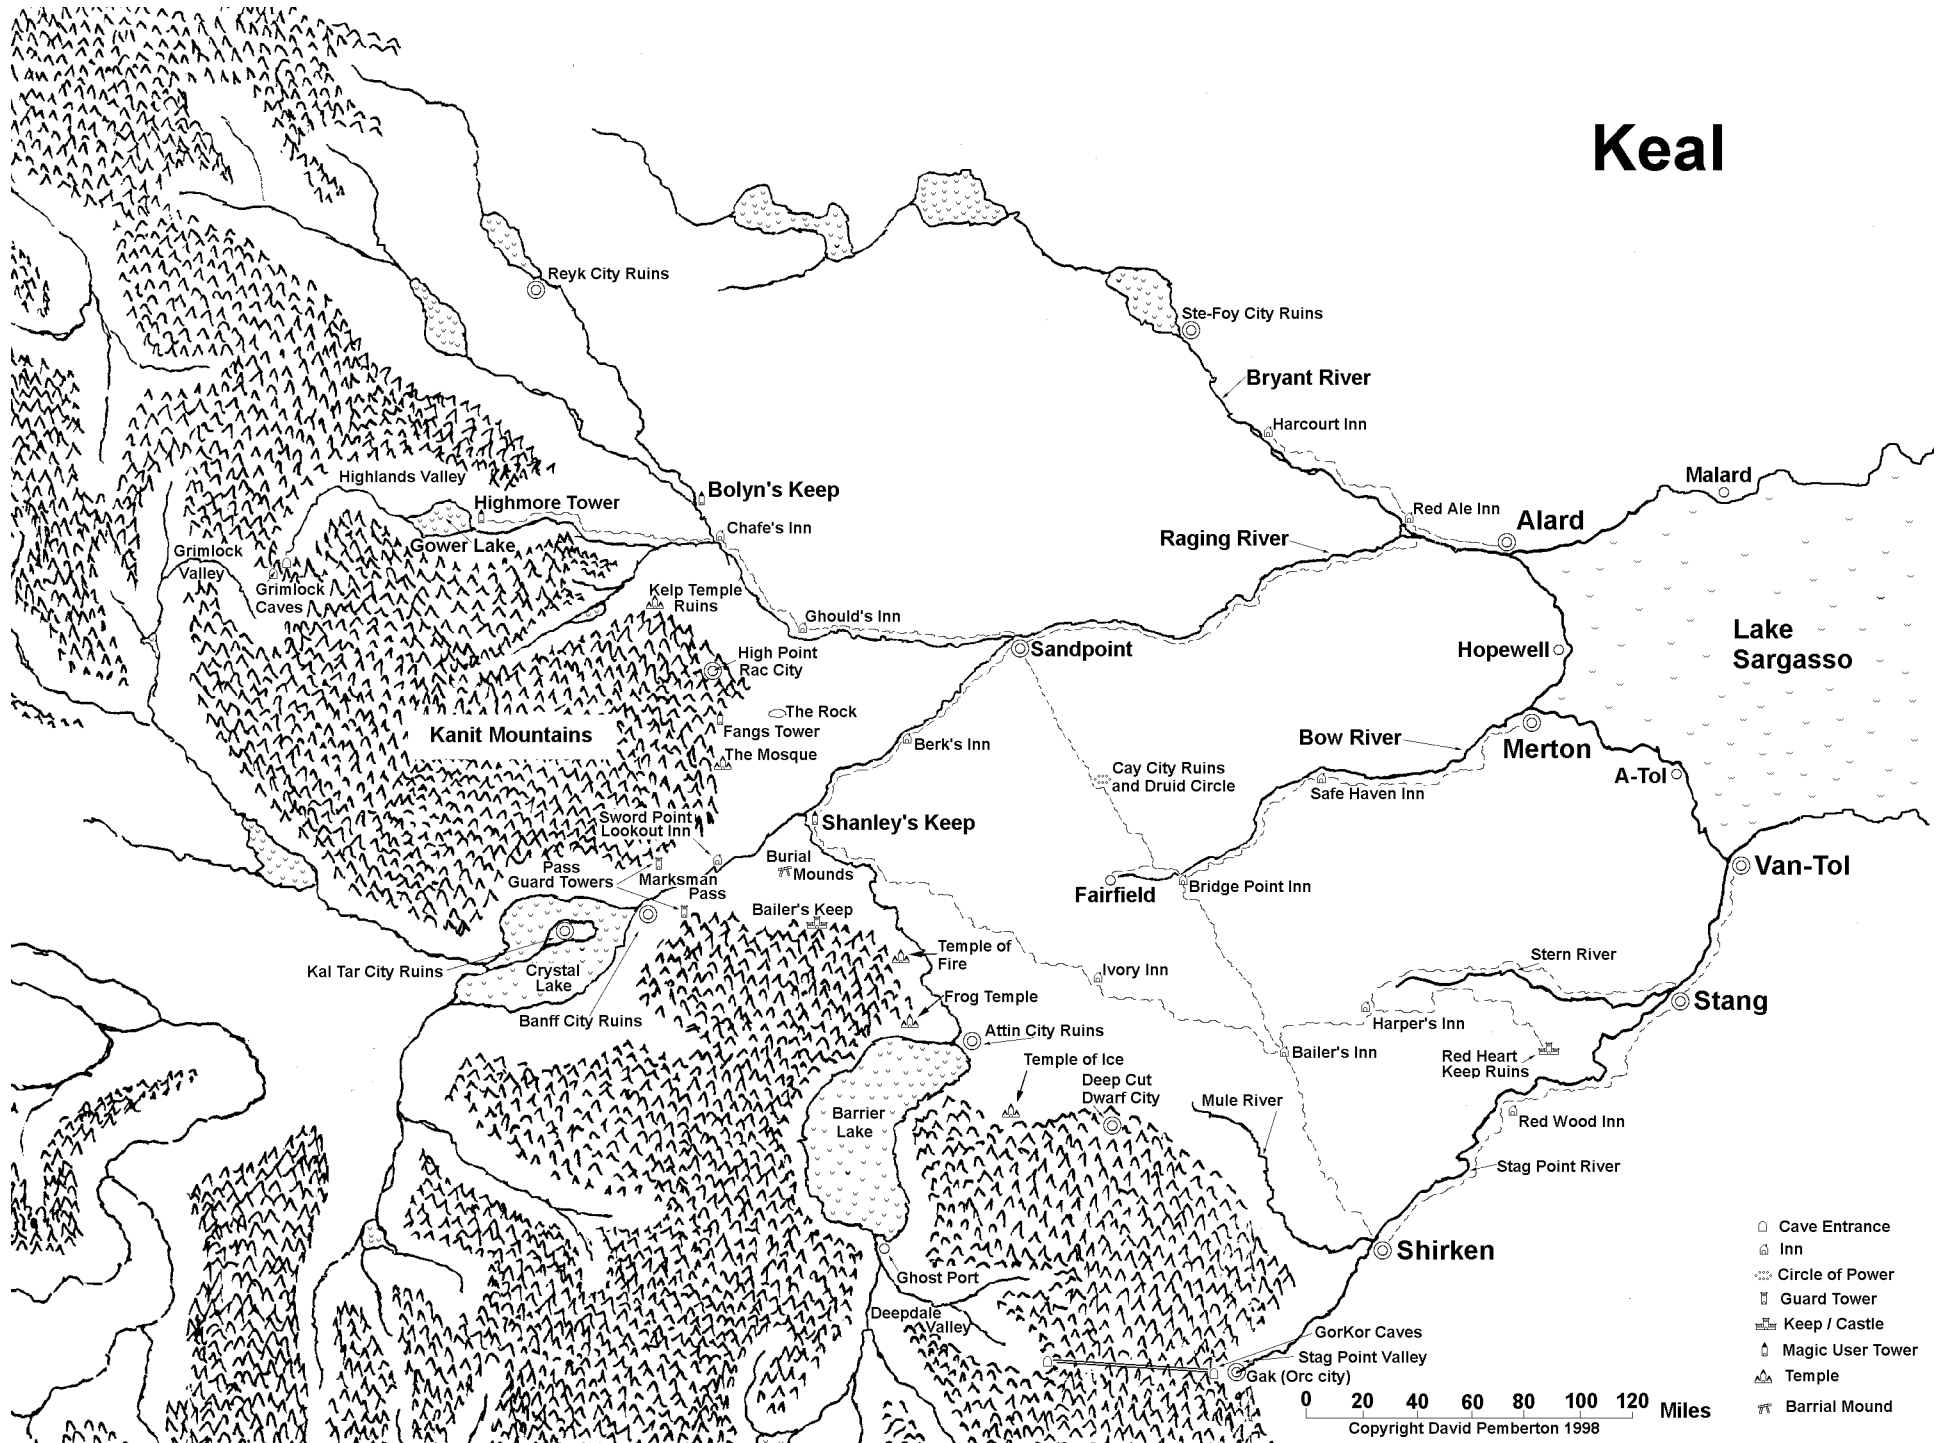

Keal

- Cave Entrance
- Ⓜ Inn
- ⊗ Circle of Power
- Ⓜ Guard Tower
- Ⓜ Keep / Castle
- Ⓜ Magic User Tower
- Ⓜ Temple
- Ⓜ Barrial Mound

0 20 40 60 80 100 120 Miles
 Copyright David Pemberton 1998